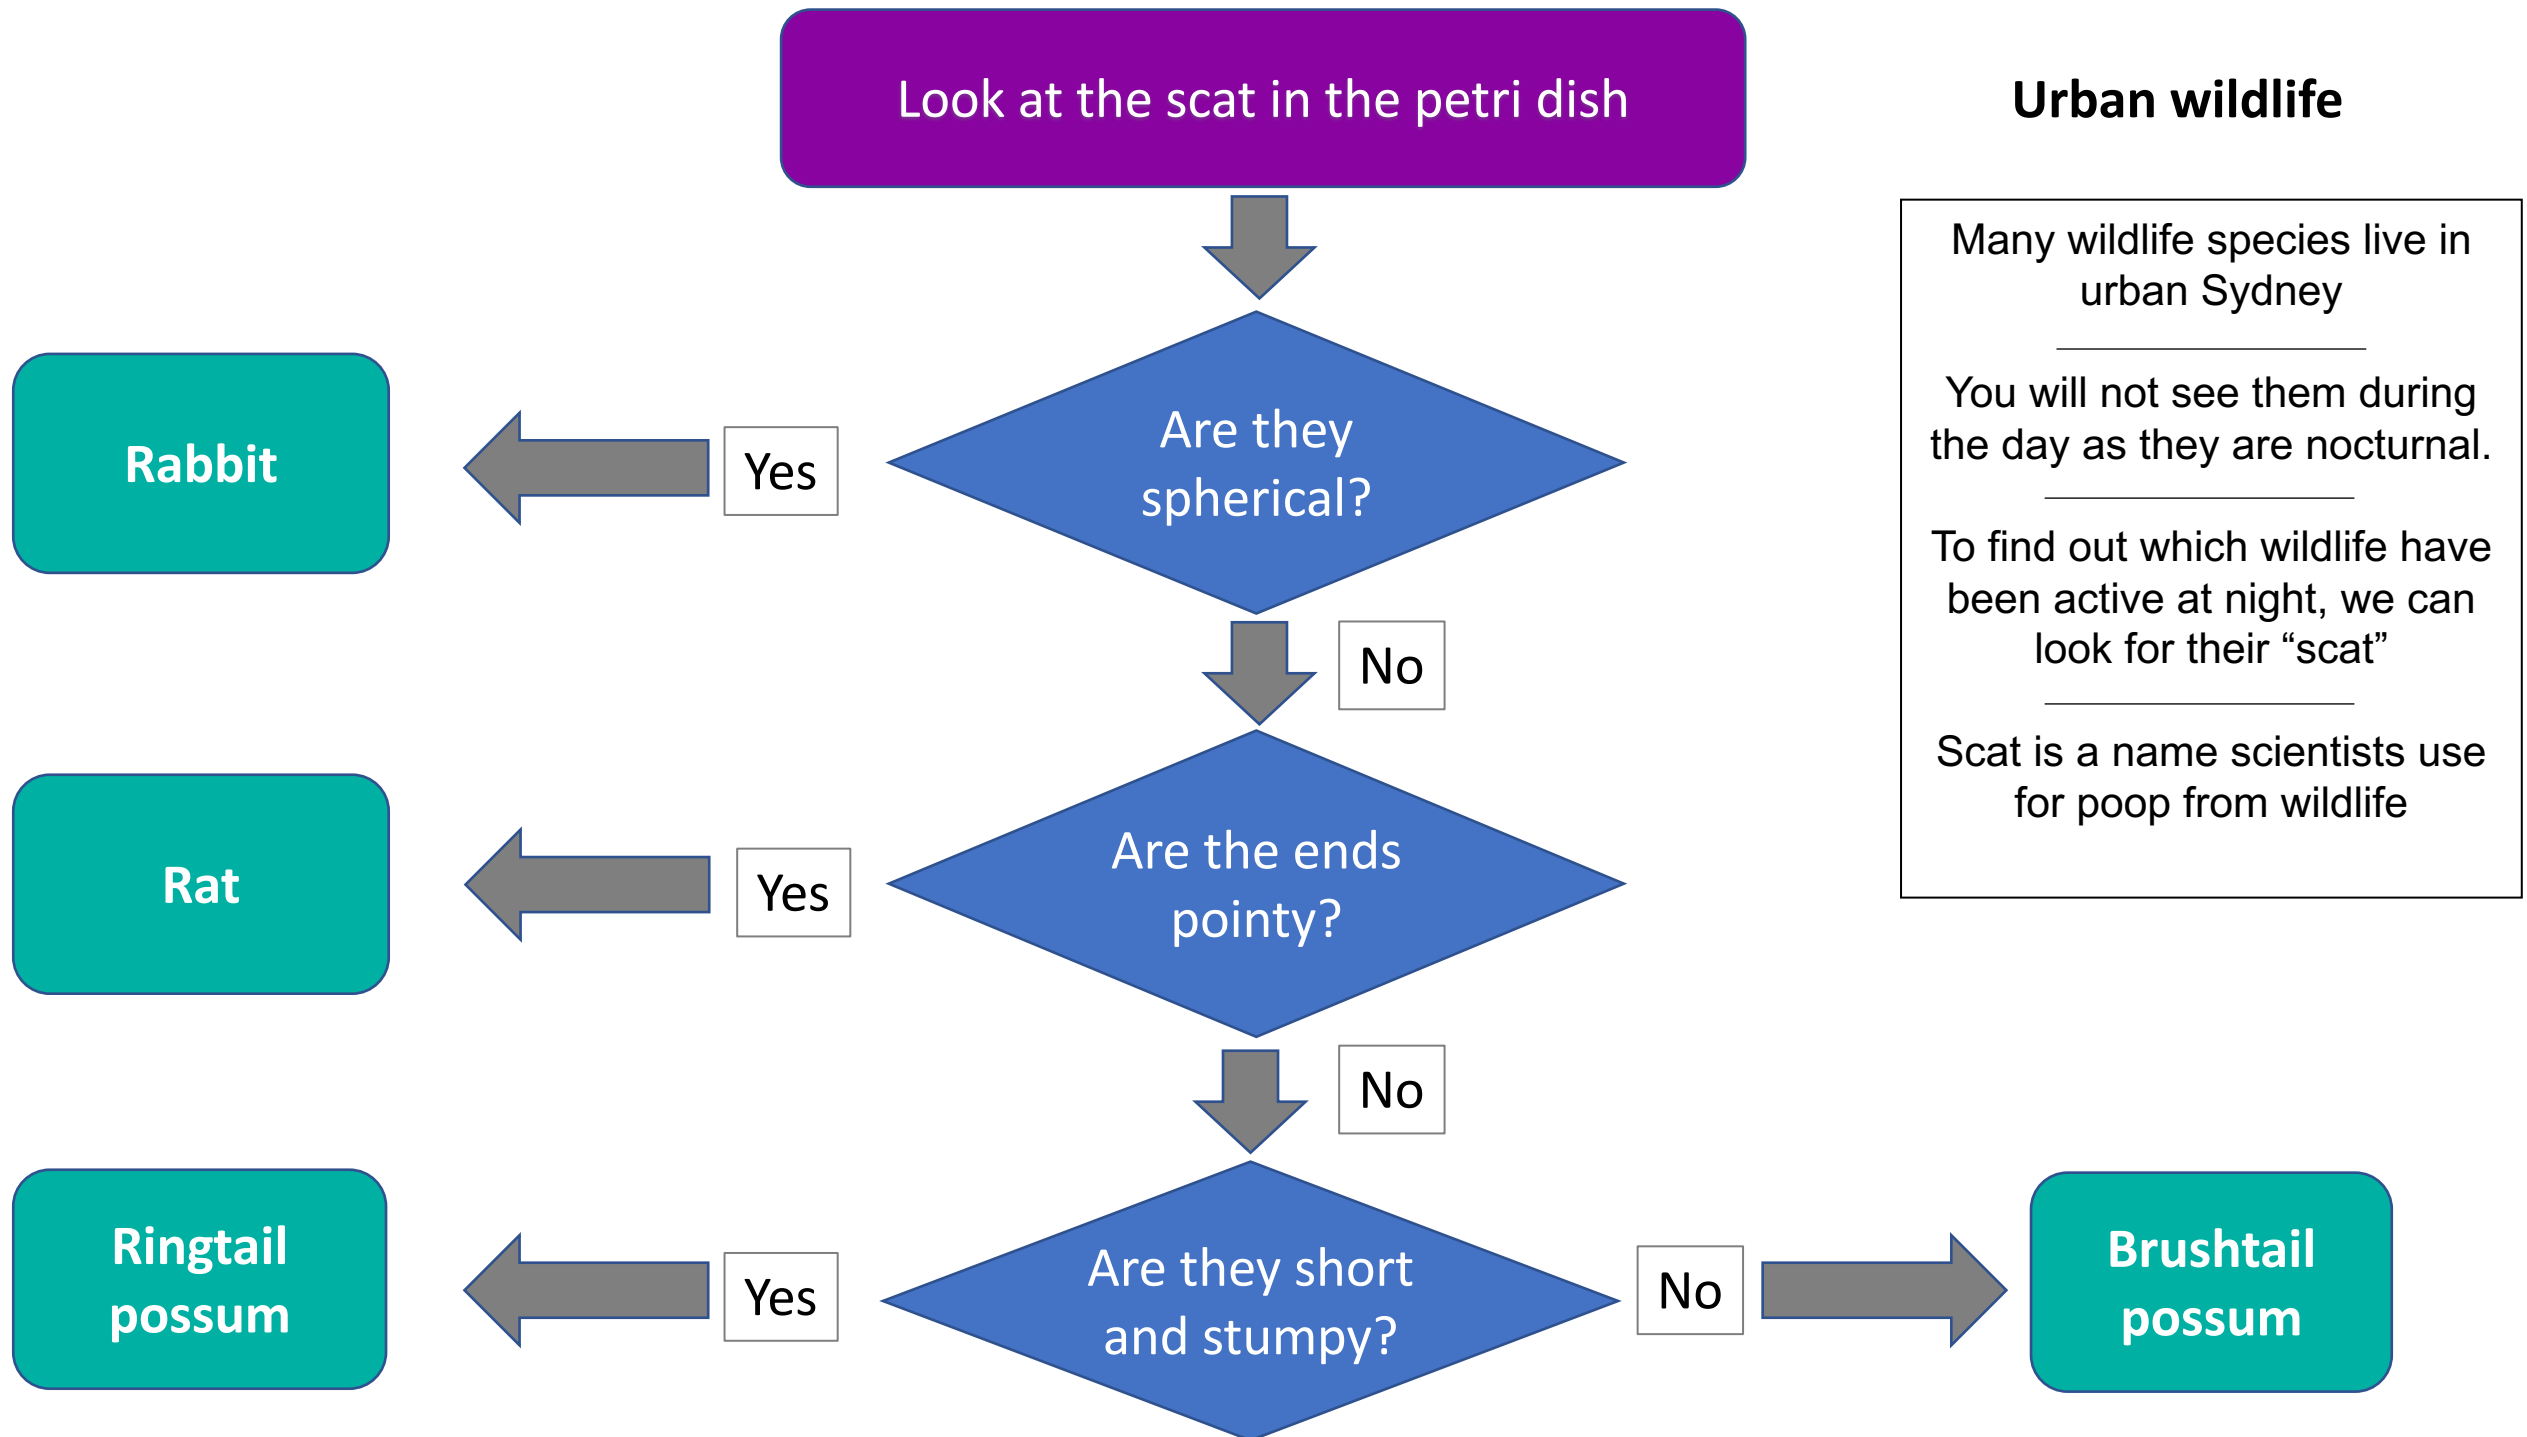

What the scat?

Use the chart below to identify who produced the scat.

Look at the scat in the petri dish

Urban wildlife

Many wildlife species live in urban Sydney

You will not see them during the day as they are nocturnal.

To find out which wildlife have been active at night, we can look for their "scat"

Scat is a name scientists use for poop from wildlife

NOTE: for safety, the scat samples on display are not real; we made them with playdough!